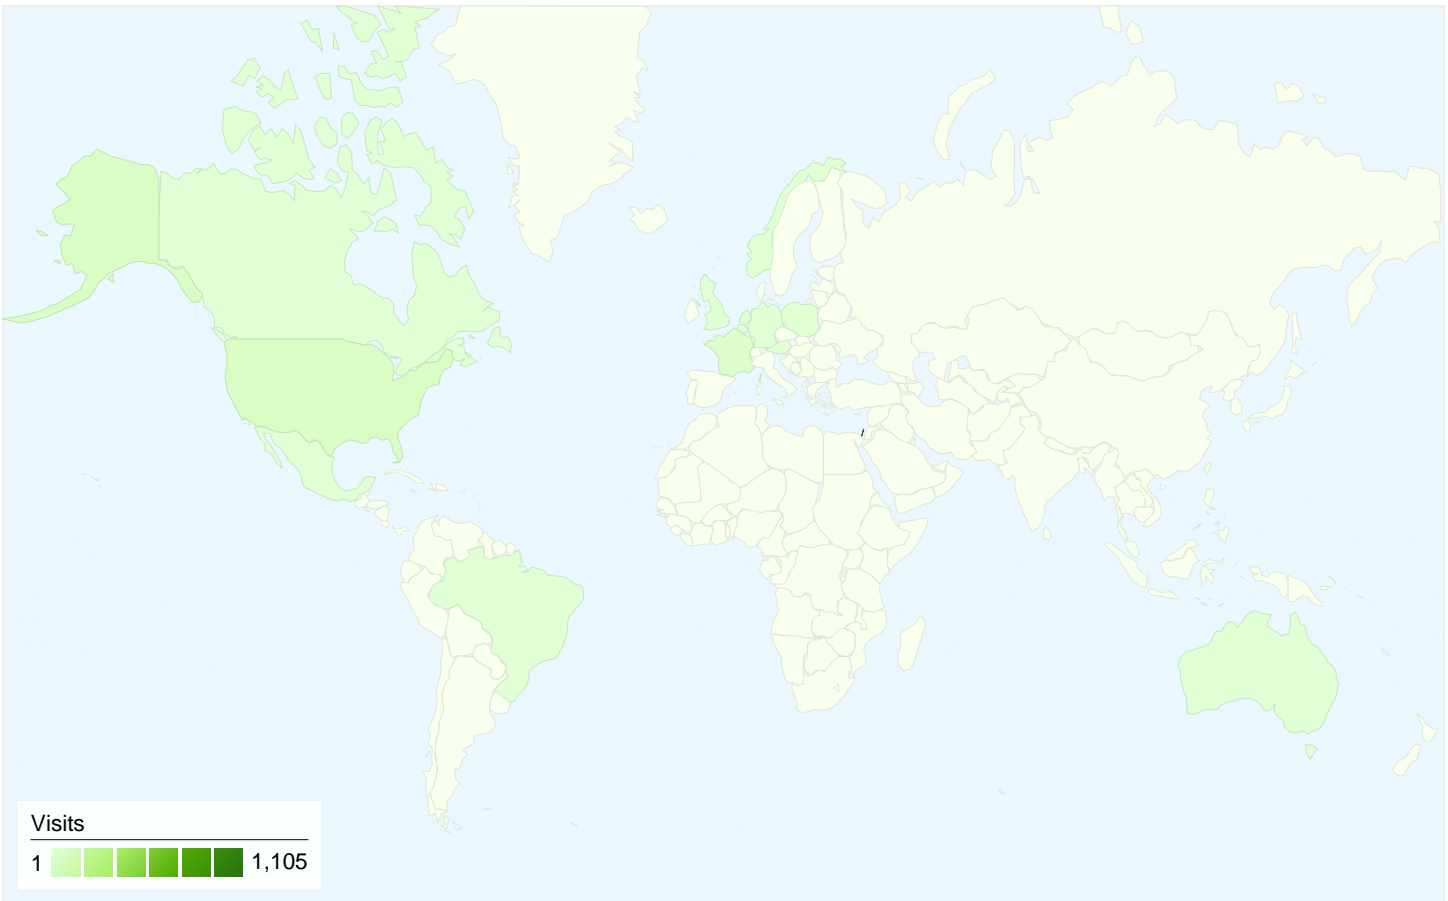

Visitors
669

Map Overlay world

Traffic Sources Overview

- **Search Engines**
608 (50.21%)
- **Referring Sites**
335 (27.66%)
- **Direct Traffic**
266 (21.97%)
- **Other**
2 (0.17%)

Content Overview

Pages	Pageviews	% Pageviews
/	1,188	12.37%
/photos	186	1.94%
/photos/albums/album/7215759	151	1.57%
/photos/albums/album/7215760	149	1.55%
/photos/albums/album/7215760	146	1.52%

669 people visited this site

-  **1,211 Visits**
-  **669 Absolute Unique Visitors**
-  **9,603 Pageviews**
-  **7.93 Average Pageviews**
-  **00:04:21 Time on Site**
-  **33.86% Bounce Rate**
-  **44.43% New Visits**

All traffic sources sent a total of 1,211 visits

-  **21.97% Direct Traffic**
-  **27.66% Referring Sites**
-  **50.21% Search Engines**

Top Traffic Sources

Sources	Visits	% visits
google (organic)	536	44.26%
(direct) ((none))	266	21.97%
binyamin.org.il (referral)	72	5.95%
search (organic)	48	3.96%
kochav-	43	3.55%

Keywords	Visits	% visits
	178	29.28%
kochav-yaakov	34	5.59%
kochav yaakov	27	4.44%
	27	4.44%
www.kochav-yaakov.com	13	2.14%

1,211 visits came from 14 countries/territories

Site Usage

Country/Territory	Visits	Pages/Visit	Avg. Time on Site	% New Visits	Bounce Rate
Israel	1,105	8.01	00:04:01	44.89%	34.57%
United States	53	5.62	00:07:55	45.28%	28.30%
France	29	11.76	00:12:12	13.79%	10.34%
Norway	7	4.86	00:03:21	14.29%	14.29%
United Kingdom	4	1.25	00:00:03	50.00%	75.00%
Canada	3	1.33	00:00:21	100.00%	66.67%
Australia	2	13.00	00:08:31	50.00%	0.00%
Netherlands	2	13.00	00:03:09	100.00%	0.00%
Germany	1	1.00	00:00:00	100.00%	100.00%
Mexico	1	1.00	00:00:00	100.00%	100.00%