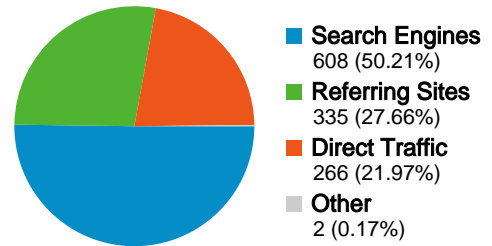

Top Traffic Sources

Sources	Visits	% visits
google (organic)	536	44.26%
(direct) ((none))	266	21.97%
binyamin.org.il (referral)	72	5.95%
search (organic)	48	3.96%
kochav-	43	3.55%

Keywords	Visits	% visits
	178	29.28%
kochav-yaakov	34	5.59%
kochav yaakov	27	4.44%
	27	4.44%
www.kochav-yaakov.com	13	2.14%