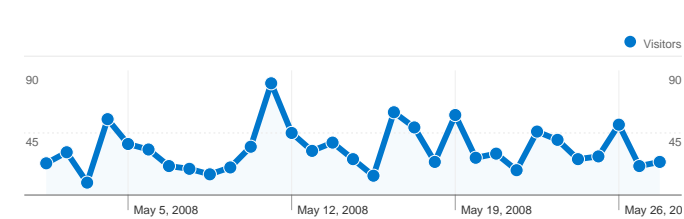

Site Usage

1,211 Visits

33.86% Bounce Rate

9,603 Pageviews

00:04:21 Avg. Time on Site

7.93 Pages/Visit

44.59% % New Visits

Visitors Overview

669 people visited this site

-  **1,211 Visits**
-  **669 Absolute Unique Visitors**
-  **9,603 Pageviews**
-  **7.93 Average Pageviews**
-  **00:04:21 Time on Site**
-  **33.86% Bounce Rate**
-  **44.43% New Visits**