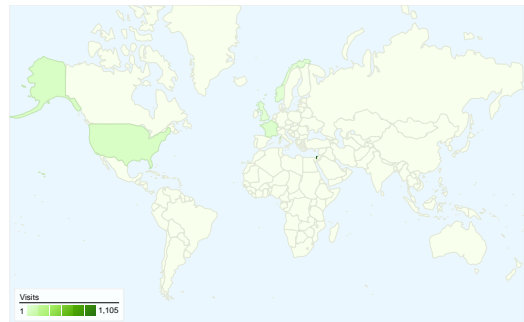

Site Usage

1,211 Visits

33.86% Bounce Rate

9,603 Pageviews

00:04:21 Avg. Time on Site

7.93 Pages/Visit

44.59% % New Visits

Visitors Overview

Visitors
669

Map Overlay world

Traffic Sources Overview

- **Search Engines**
608 (50.21%)
- **Referring Sites**
335 (27.66%)
- **Direct Traffic**
266 (21.97%)
- **Other**
2 (0.17%)

Content Overview

Pages	Pageviews	% Pageviews
/	1,188	12.37%
/photos	186	1.94%
/photos/albums/album/7215759	151	1.57%
/photos/albums/album/7215760	149	1.55%
/photos/albums/album/7215760	146	1.52%

669 people visited this site

-  **1,211 Visits**
-  **669 Absolute Unique Visitors**
-  **9,603 Pageviews**
-  **7.93 Average Pageviews**
-  **00:04:21 Time on Site**
-  **33.86% Bounce Rate**
-  **44.43% New Visits**

Keywords	Visits	% visits
	178	29.28%
kochav-yaakov	34	5.59%
kochav yaakov	27	4.44%
	27	4.44%
www.kochav-yaakov.com	13	2.14%

1,211 visits came from 14 countries/territories

Site Usage

Country/Territory	Visits	Pages/Visit	Avg. Time on Site	% New Visits	Bounce Rate
Israel	1,105	8.01	00:04:01	44.89%	34.57%
United States	53	5.62	00:07:55	45.28%	28.30%
France	29	11.76	00:12:12	13.79%	10.34%
Norway	7	4.86	00:03:21	14.29%	14.29%
United Kingdom	4	1.25	00:00:03	50.00%	75.00%
Canada	3	1.33	00:00:21	100.00%	66.67%
Australia	2	13.00	00:08:31	50.00%	0.00%
Netherlands	2	13.00	00:03:09	100.00%	0.00%
Germany	1	1.00	00:00:00	100.00%	100.00%
Mexico	1	1.00	00:00:00	100.00%	100.00%