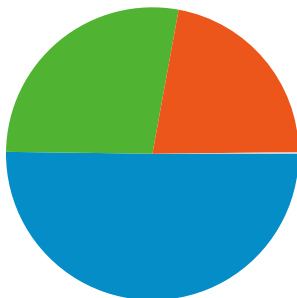

Site Usage

1,211 Visits

33.86% Bounce Rate

9,603 Pageviews

00:04:21 Avg. Time on Site

7.93 Pages/Visit

44.59% % New Visits

Visitors Overview

Visitors
669

Map Overlay world

Traffic Sources Overview

- **Search Engines**
608 (50.21%)
- **Referring Sites**
335 (27.66%)
- **Direct Traffic**
266 (21.97%)
- **Other**
2 (0.17%)

Content Overview

Pages	Pageviews	% Pageviews
/	1,188	12.37%
/photos	186	1.94%
/photos/albums/album/7215759	151	1.57%
/photos/albums/album/7215760	149	1.55%
/photos/albums/album/7215760	146	1.52%

669 people visited this site

-  **1,211 Visits**
-  **669 Absolute Unique Visitors**
-  **9,603 Pageviews**
-  **7.93 Average Pageviews**
-  **00:04:21 Time on Site**
-  **33.86% Bounce Rate**
-  **44.43% New Visits**

All traffic sources sent a total of 1,211 visits

-  **21.97% Direct Traffic**
-  **27.66% Referring Sites**
-  **50.21% Search Engines**

Top Traffic Sources

Sources	Visits	% visits
google (organic)	536	44.26%
(direct) ((none))	266	21.97%
binyamin.org.il (referral)	72	5.95%
search (organic)	48	3.96%
kochav-	43	3.55%